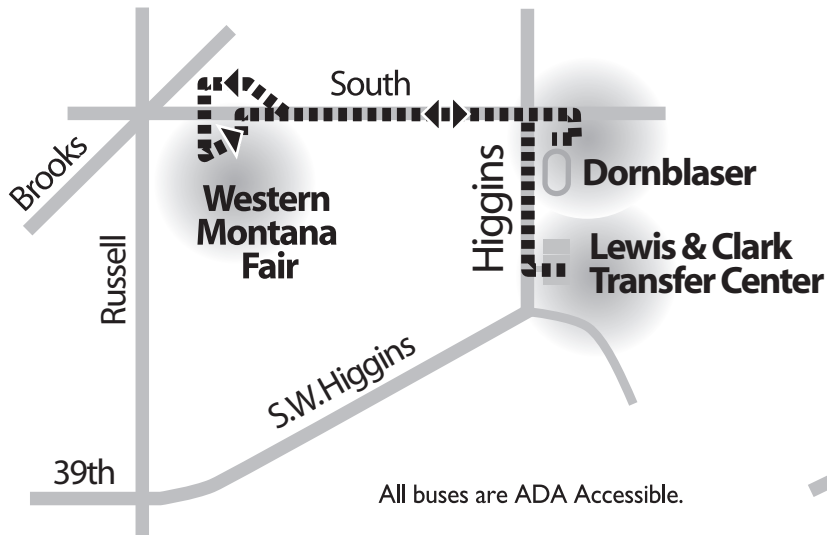

The *Easy Way*... to Get to the

FAIR

Park & Ride
FREE

Free rides to the Fair on any fixed route or paratransit buses Tuesday - Saturday.

Lewis & Clark Transfer Center - Dornblaser Field - Southgate Mall to the Western Montana Fairgrounds

Fair Service Hours:

Tue., **Aug. 9** - Sat., **Aug. 13**
12 Noon - 11pm

• **20-minute service**
Every day Noon - 4pm

• **10-minute service**
Every day 4pm - 7pm
and 10pm - 11pm

• **5-minute service**
Every day 7pm - 10pm

Get a coupon for
\$1.00 off gate admission
when you ride!

In Partnership with
Missoula County

721-3333

www.mountainline.com