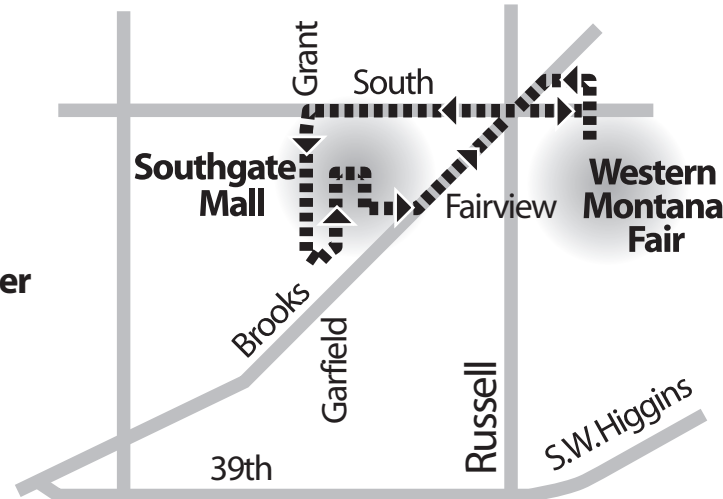

The *Easy Way*... to Get to the

FAIR

Park & Ride
FREE

Free rides to the Fair on any fixed route or paratransit buses Tuesday - Saturday.

Lewis & Clark Transfer Center - Dornblaser Field - Southgate Mall to the Western Montana Fairgrounds

Fair Service Hours:

Tue., **Aug. 9** - Sat., **Aug. 13**
12 Noon - 11pm

• **20-minute service**
Every day Noon - 4pm

• **10-minute service**
Every day 4pm - 7pm
and 10pm - 11pm

• **5-minute service**
Every day 7pm - 10pm

Get a coupon for
\$1.00 off gate admission
when you ride!

In Partnership with
Missoula County

721-3333

www.mountainline.com